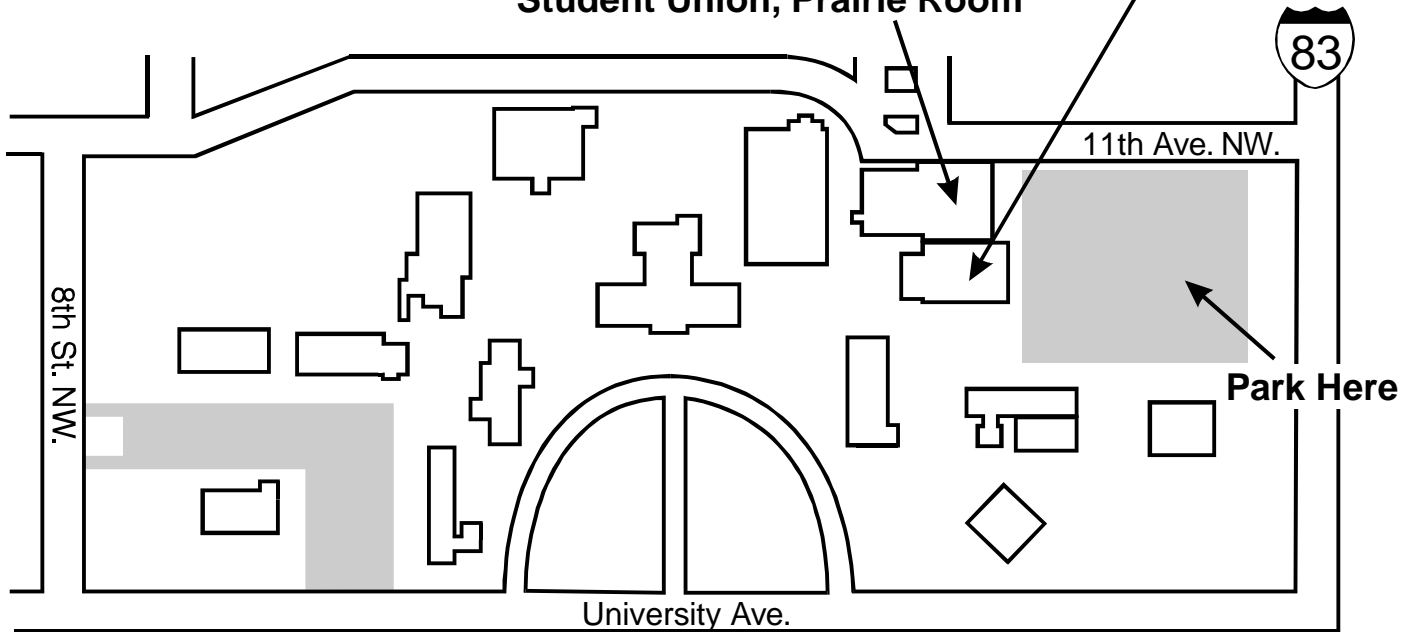

Minot State University

Minot

Minot State University

Administration Bldg., Room 158
Administration Bldg., Room 160

Student Union, Prairie Room

Parking Information:

Use Lots C or UR.
Ask for parking pass.

MiSU IVN Rooms:

Room 158, Administration Bldg.
Room 160, Administration Bldg.
Prairie Room, Student Union